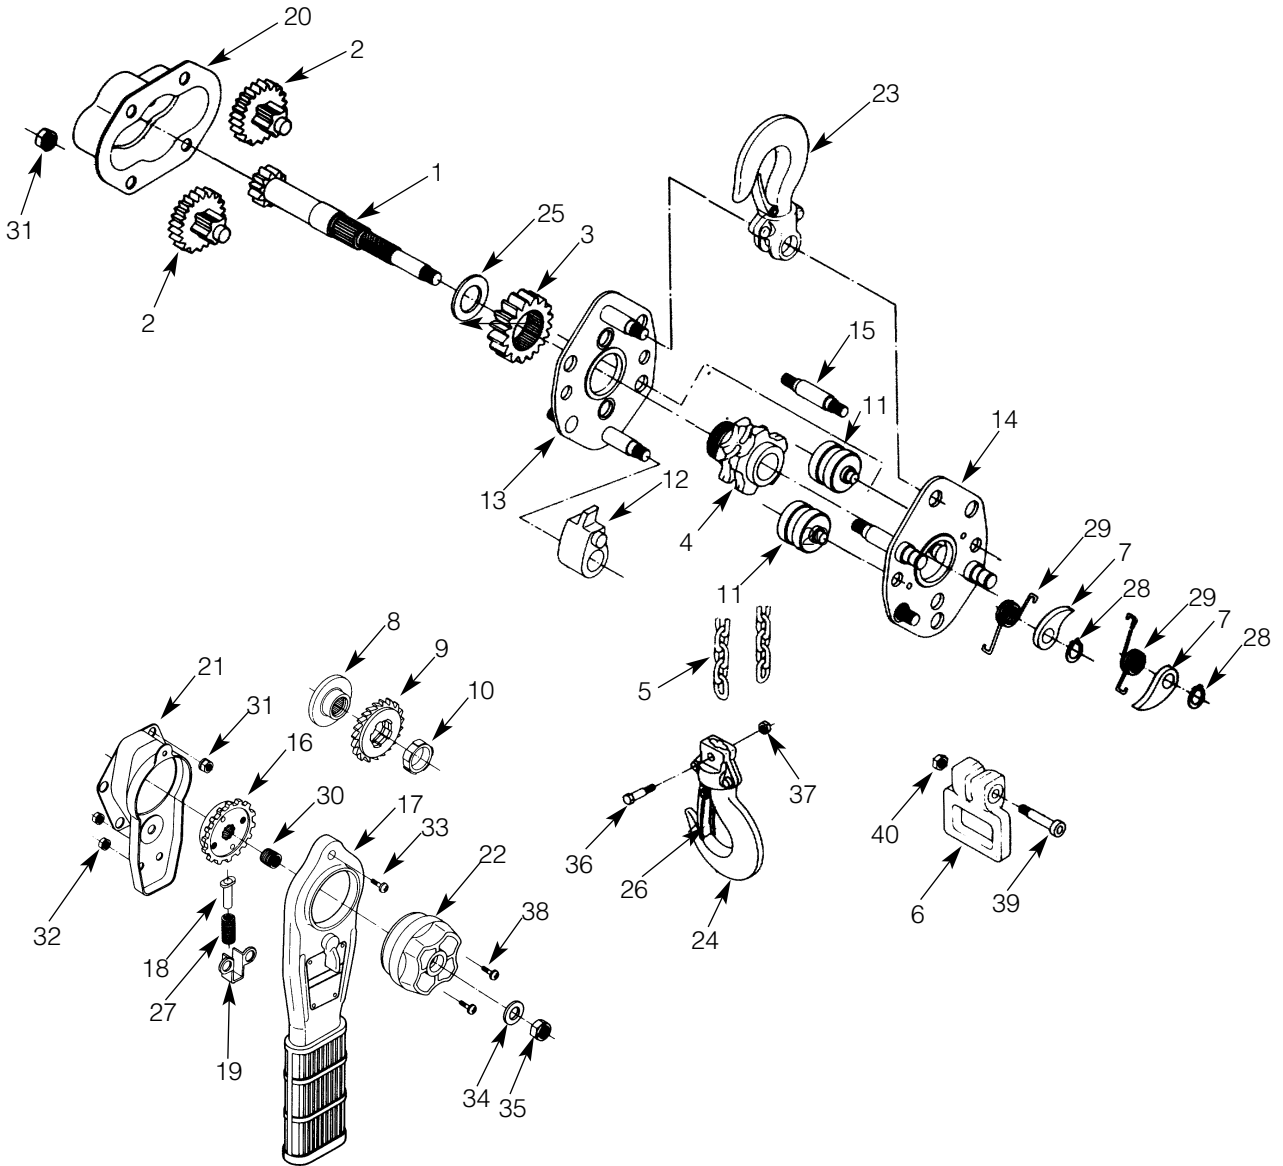

0.75 Ton Model

Contact Trester, your nearest Coffing Hoists Service Center for parts and service or a complete list at info@trestehoist.com. Please have the hoist model number, serial number, and part number with description available for reference.

Parts List for 0.75 Ton Model

Ref. No.	Description	Part No.	Qty
1	Pinion Shaft	IRB4001	1
2	Pinion with Pinion Gear	IRB4002T	2
3	Load Gear	IRB4004	1
4	Load Sheave	IRB4005	1
5	Load Chain	T56	1
6	Stop Grip	IRB40062	1
7	Pawl	IRB4007	2
8	Disc Hub	IRB4008	1
9	Ratchet Wheel	IRB4009	1 set
10	Interlocking Ring	IRB4011	1
11	Chain Guide	IRB4012A	2
12	Stripper	IRB4015A	1
13	Gear Side Plate	IRB4018A	1
14	Handle Side Plate	IRB4020A	1
15	Stay Bolt (D)	IRB4021	1
16	Disc Nut	IRB4023	1
17	Operating Handle	IRB4024	1
18	Spring Shaft	IRB4030	1
19	Shaft Base	IRB4031	1
20	Gear Cover	IRB4037	1
21	Ratchet Cover	IRB4040T	1
22	Guide Handle	IRB4042	1
23	Top Hook Assembly	IRB4048U	1
24	Bottom Hook Assembly	IRB4053U	1
25	Pinion Shaft Washer	IRB4059	1
26	Safety Latch Assembly	JHH5074T	2
27	Change-over Spring	IRB4101	1
28	Snap Ring	SRC51010	2
29	Pawl Spring	IRB4104	2
30	Free-Wheeling Spring	IRB4106	1
31	Spring Nut	HSNM8	8
32	Spring Nut	HSNM6	2
33	Screw & Spring Washer	CMSM6 x 10S2	1
34	Flat Washer	IRB4136	1
35	Lock Nut	HNNM8	1
36	Chain Fastening Bolt	IRB4124	1
37	Lock Nut	HUN1M6	1
38	Screw & Spring Washer	CMSM6 x 25S2	2
39	Socket Bolt	CBM6 x 35	1
40	Lock Nut	HNNM6	1