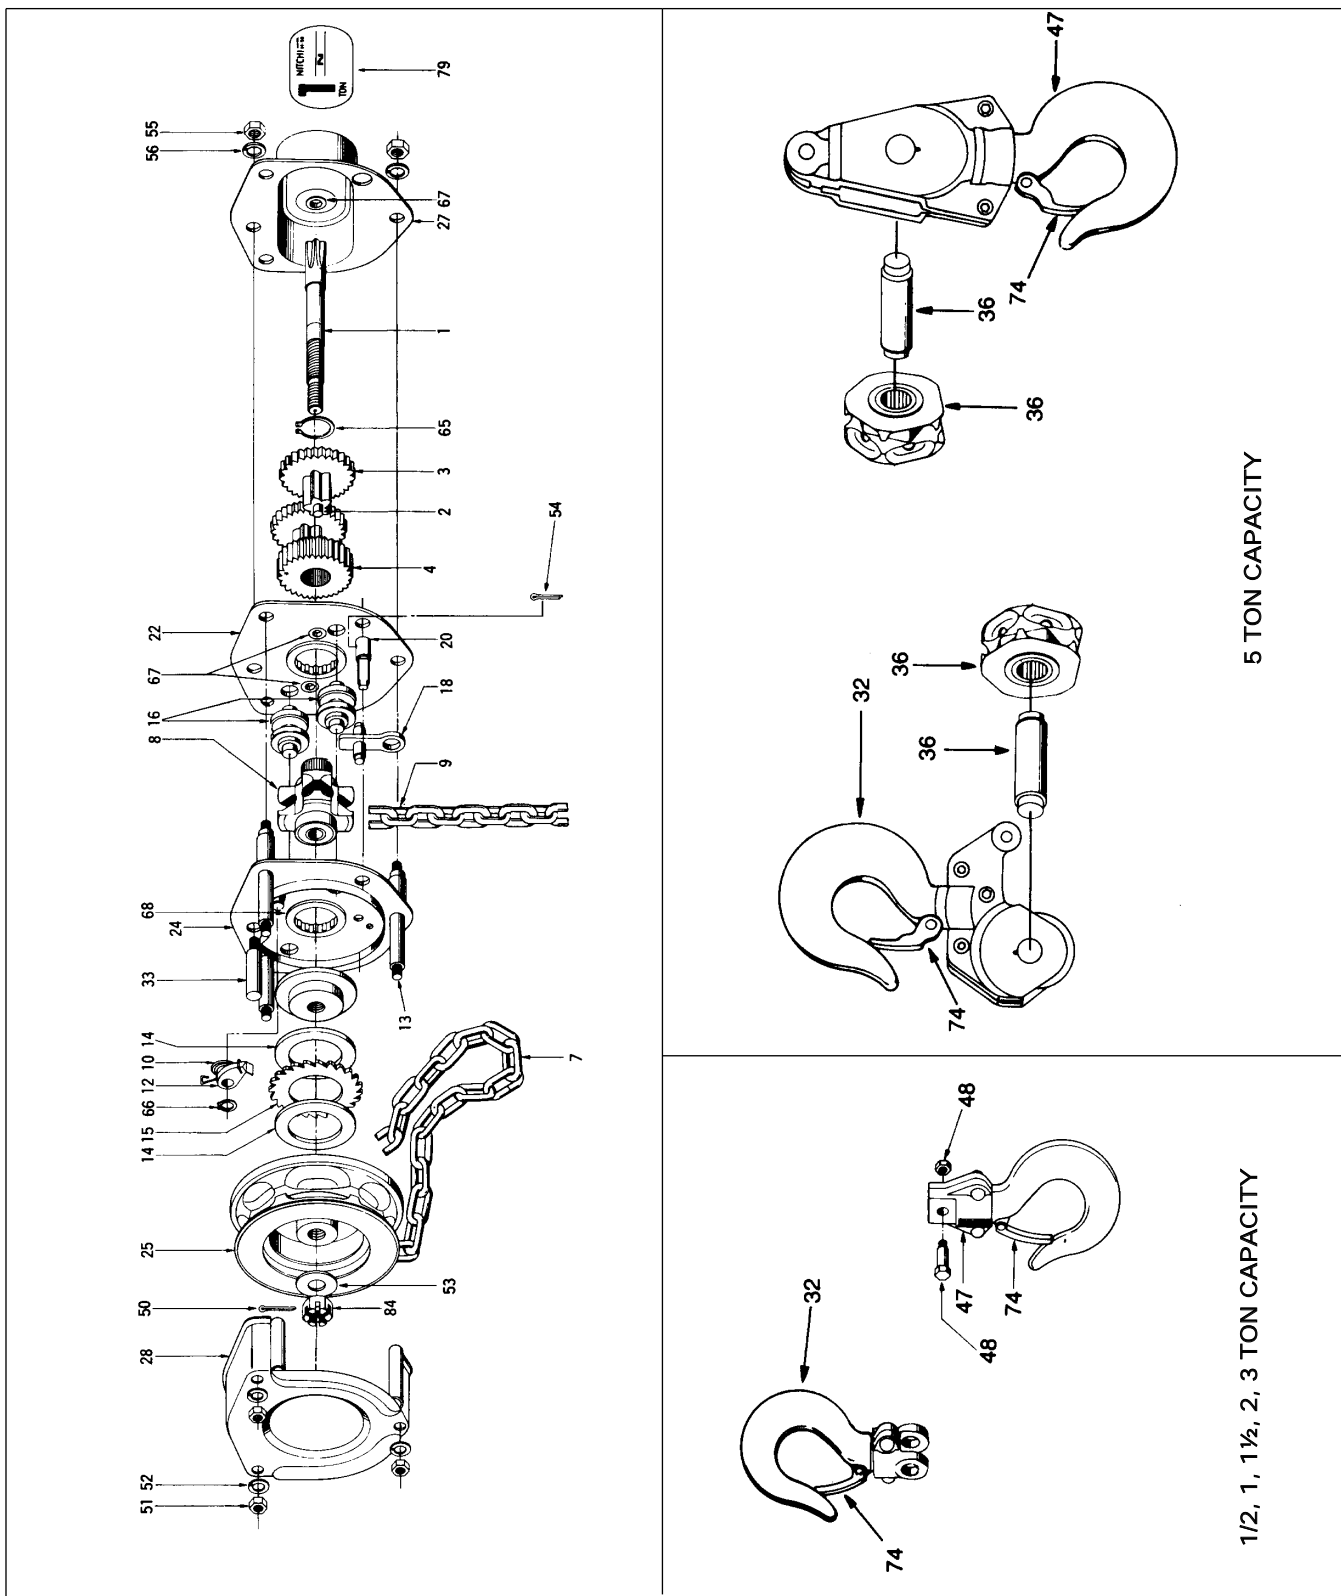

Contact your nearest Coffing Hoists Service Center for parts and service at info@tresterhoist.com. Please have the hoist model number, serial number, and part number with description available for reference.

Exploded View

Contact your nearest Coffing Hoists Service Center for parts and service. For a complete list, see pages 8 and 9. Please have the hoist model number, serial number, and part number with description available for reference.

Parts list for 1/2 Ton, 1 Ton, 1½ Ton, 2 Ton, 3 Ton, and 5 Ton Models

Description	Consists of Index No.	1/2 Ton Part No.	1 Ton Part No.	1½ Ton Part No.	2 Ton Part No.	3 Ton Part No.	5 Ton Part No.
Pinion Shaft	1	GHH5001	JHH5001	KHH5001	LHH5001	NHH5001	KHH5001
Pinion Gear	2, 3 (Set of 2)	GHH5003T	JHH5003T	KHH5003T	LHH5003T	NHH5003T	KHH5003T
Load Gear	4	GHH5004	JHH5004	KHH5004	LHH5004	NHH5004	KHH5004
Load Sheave	8	GHE5008	JHE5008	KHE5008	LHE5008	NHH5008	KHH5008T
Hand Chain (Per Foot)	7	GHH5009J	GHH5009J	GHH5009J	GHH5009J	GHH5009J	GHH5009J
Load Chain (Per Foot)	9	GHH5009T	JHH5009T	KHH5009T	LHH5009T	NHH5009T	KHH5009T
Pawl Kit	10, 12, 66	GHH5099	JHH5099	KHH5099	LHH5099	NHH5099	KHH5099
Disc Hub	13	GHH5013	JHH5013	KHH5013	LHH5013	LHH5013	KHH5013
Friction Disc	14 (Set of 2)	GHH5014	JHH5014	KHH5014	LHH5014	LHH5014	KHH5014
Ratchet	15	GHH5015	JHH5015	KHH5015	LHH5015	LHH5015	KHH5015
Handwheel Cover	28	GHH5028	JHH5028	KHH5028	LHH5028	NHH5028	KHH5028
Top Hook	32 w/74	GHH5032T	JHH5032T	KHH5032T	LHH5032T	NHH5032T	PHH5032T
Bottom Hook	47, 48 w/74	GHH5047U	JHH5047U	KHH5047U	LHH5047U	NHH5047U	PHH5047U
Chain Fastening Bolt	48	GHH5048U	JHH5048U	KHH5048U	LHH5048U	NHH5048U	PHH5048U
Hardware Repair Kit Per Hoist	50, 51, 52 53, 54, 55 56, 65, 84	GHH5586	JHH5586	KHH5586	LHH5586	NHH5586	KHH5586
Bearing for Pinion	67 (Set of 4)	GHH5067	GHH5067	KHH5067	LHH5067	TR132713NR	KHH5067
Bearing for Load Sheave	68 (Set of 2)	GHE5005	JHE5005	KHE5005	LHE5005	TR506213NR	TR364710NR
Latch Kit	74	GHH5074U	JHH5074U	KHH5074U	KHH5074U	NHH5074U	PHH5074U
Chain Guide Kit	16 (2), 18, 20	GHH161820	JHH161820	KHH161820	LHH161820	NHH161820	KHH161820
Gear Side Plate	22 w/o 67, 68	GHH5022	JHH5022	KHH5022	LHH5022	NHH5022	KHH5022
Wheel Side Plate	24 w/o 68	GHE5024T	JHE5024T	KHH5024T	LHE5024T	NHE5024T	KHH5024T
Handwheel	25	GHH5025	JHH5025	KHH5025	LHH5025	NHH5025	KHH5025
Gear Cover	27 w/o 67, 79	GHH5027	JHH5027	KHH5027	LHH5027	NHH5027	KHH5027
Yoke Pin	33	RH4010033	RH4010033	RH4015033	RH4020033	RH4030033	RH4015033
Decal	79	LHH674 6	LHH674 7	LHH674 11	LHH674 8	LHH674 9	LHH674 10
Idle Sheave Assembly	36	-	-	-	-	-	PHH5042

When ordering spare parts, be sure to state part number, capacity, model number and quantities, referring to the above list.